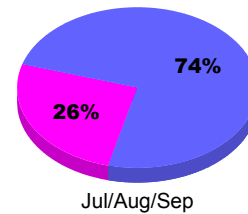

Membership Results
2011-2012

Membership
2010-2011

Month	Net Memb Goal	Actual New Memb	Actual Dropped Memb	Gain/Loss of Memb	Gain/Loss of Memb
Jul/Aug/Sep		43	-83	-40	-18
Totals		43	-83	-40	-18

Membership Results 2011-2012

Goal, New, Dropped, Gain/Loss

Comparison of Membership Gain/Loss

Current Year Compared to the Previous Year

Gender Comparison 2011-2012

Male Female